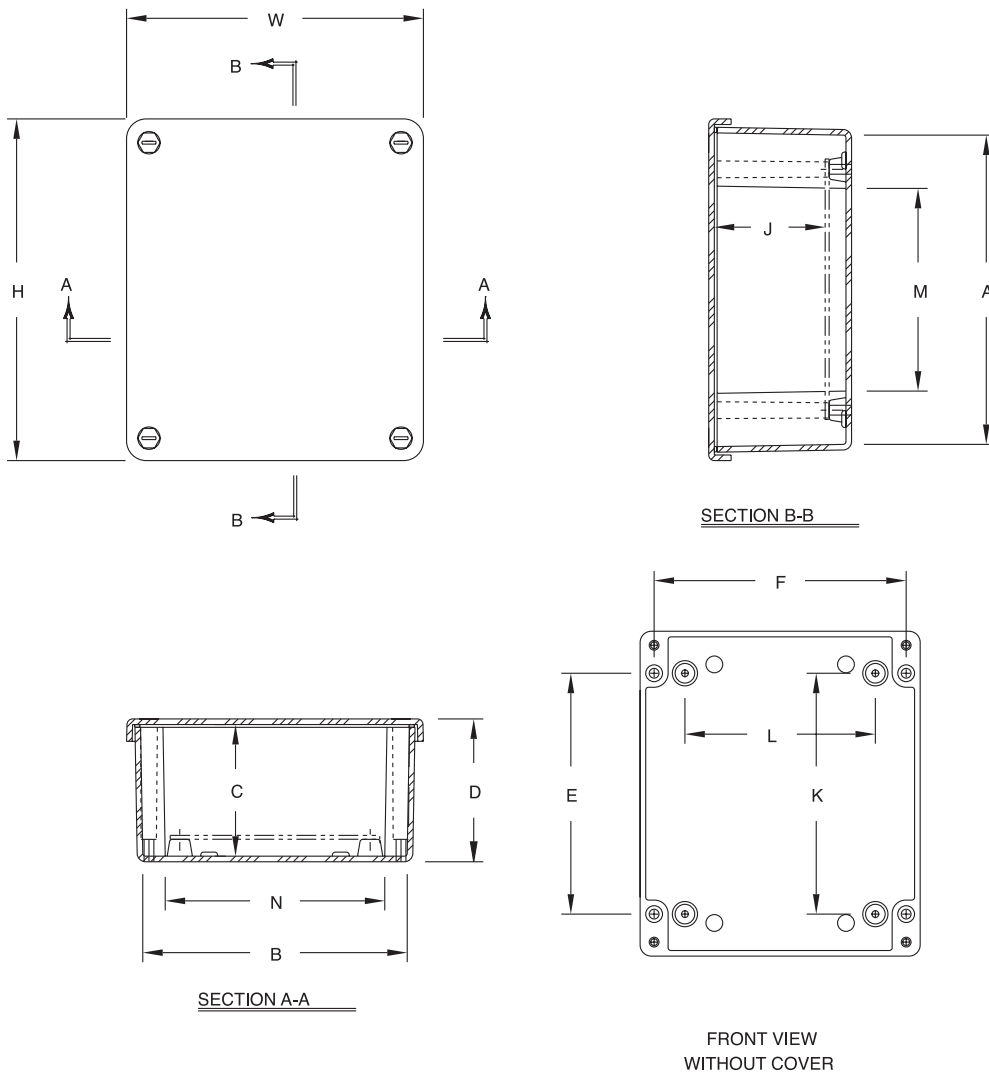

Commander | Fiberglass | Blank

4 COVER SCREWS, LIFT OFF COVER

CONSTRUCTION

Material (Box & Cover)	Hot compression molded fiberglass reinforced polyester (thermoset)
Gasket Material	Poured polyurethane seamless gasket
Cover Screw Material	Recessed captive 304 stainless steel
Cover Screw Size	#10-24 x 3/4
Cover Screw Torque	20-24 in.-lbs.
Enclosure mounting	Mounting wells located under the cover/outside the gasket area
Back Panel Screw Size	#10-32x3/8
Panel Mounting	Raised bosses with brass inserts accepting #10-32x3/8 screws for optional panel mounting
Soft Edge Design	Rounded edges, minimal protrusions or exposed pocket areas for assembly of dust and debris

ACCESSORIES

Aluminum Back Panel	BP_A	pg. 108
Carbon Steel Back Panel	BP_CS	pg. 108
All Other Accessories		Pg. 102-117

MODIFICATIONS

Custom Colors	pg. 10-11
Silk Screening	pg. 10-11
Custom Cutouts/Holes	pg. 10-11

Commander | Fiberglass | Blank

TECHNICAL DRAWINGS / DIMENSIONS

COMMANDER SERIES FIBERGLASS BLANK CONFIGURATION DIMENSIONS

SIZE ID NUMBER	OVERALL H X W X D	INSIDE A X B X C	MOUNTING E X F	J	K	L	M	N	SHIPPING WEIGHT	PANEL NUMBER
C0763	7.63 x 6.63 x 3.19 (194 x 168 x 81)	6.90 x 5.90 x 2.88 (175 x 150 x 73)	5.37 x 5.63 (137 x 143)	2.48 (63)	5.37 (137)	4.25 (108)	4.52 (115)	4.9 (124)	2.5 lbs.	BP76*
C0963	9.87 x 6.63 x 3.19 (251 x 168 x 81)	9.15 x 5.90 x 2.88 (232 x 150 x 73)	7.62 x 5.63 (194 x 143)	2.48 (63)	7.62 (194)	4.25 (108)	6.77 (172)	4.9 (124)	2.6 lbs.	BP96*

*Panel ordered separately
All measures are in inches, items in parentheses are in millimeters